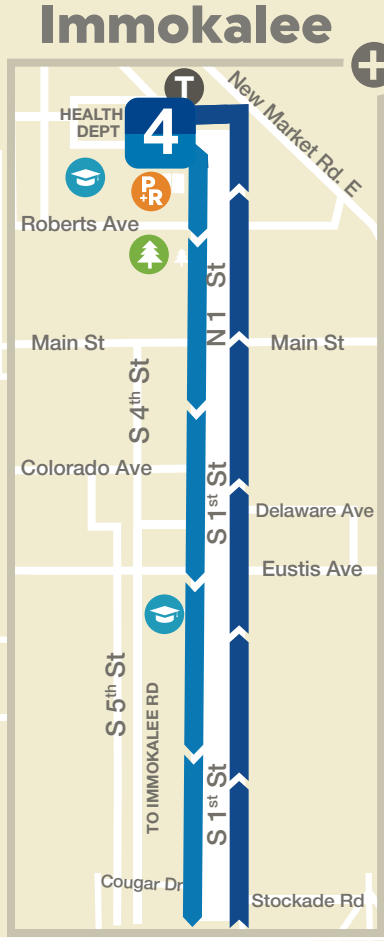

Route 19: Golden Gate Estates - Immokalee

OUTBOUND INBOUND

1	2	3	4	5	6	7
Gov't Center	CAT OPS	Wilson Blvd GG Blvd	Health Department	Wilson Blvd GG Blvd	951 Green Blvd	Gov't Center
	3:30 AM	3:48 AM	4:38 AM	5:18 AM	5:33 AM	6:06 AM
	4:20 AM	4:40 AM	5:30 AM	6:13 AM	6:32 AM	7:04 AM
			5:25 AM*			6:41 AM*
7:15 AM	7:33 AM	8:01 AM	8:56 AM	9:41 AM	9:54 AM	10:17 AM
10:30 AM	10:48 AM	11:10 AM	12:00 PM	12:42 PM	12:55 PM	1:18 PM
11:00 AM	11:18 AM	11:42 AM	12:22 PM	1:04 PM	1:17 PM	1:43 PM
1:30 PM	1:48 PM	2:16 PM	3:06 PM	3:48 PM	4:02 PM	4:28 PM
1:55 PM	2:13 PM	2:41 PM	3:31 PM	4:13 PM	4:32 PM	4:55 PM
4:40 PM	5:05 PM	5:35 PM	6:30 PM	7:15 PM	7:34 PM	8:04 PM
5:15 PM	5:40 PM	6:05 PM	7:00 PM	7:45 PM	7:59 PM	8:22 PM
	5:20 PM**		6:30 PM**			
8:15 PM	8:32 PM	8:54 PM	9:28 PM	10:04 PM	10:15 PM	10:26 PM
						CAT OPS

Sunday times are highlighted above. / Horario de domingos esta destacados arriba.
*Express - These routes have limited stops service. Check Transit App for limited stop locations.
**Express - This loop is only available weekdays.

Enlarged View

SKIP THE MAP. GET THE APP!

Download the FREE Transit app to get real-time updates, view route maps, and purchase bus passes.

OUTBOUND

- 1 Collier County Government Center
- 2 CAT Operations Center
- 3 Wilson Blvd & Golden Gate Blvd
- 4 Health Department

INBOUND

- 5 Wilson Blvd & Golden Gate Blvd
- 6 951 & Green Blvd
- 7 Collier County Government Center

TIME POINTS

LEGEND

- Outbound Route
- Inbound Route
- Timepoint
- Transfer Station
- Route Stop
- School
- Govt. Center
- Park
- Park & Ride

Tamiami Trail E / US 41

COLLIER COUNTY GOVERNMENT CENTER