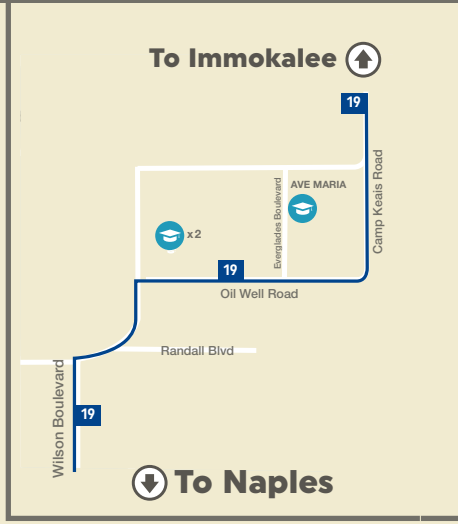

Route 121: Immokalee - Marco Island

121

OUTBOUND

1	2	3	4	5	6
N 19th St	E Eustis Ave	951	951	Marriott	951
Lake Trafford	S 1st St	Manatee Rd	E Elkham Circle		Winterberry
5:40 AM	5:53 AM	7:04 AM	7:12 AM	7:20 AM	7:27 AM

INBOUND

7	8	9	10	11	12
951	Marriott	951	951	Walmart	N 19th St
Winterberry		Bald Eagle Dr	Manatee Rd		Lake Trafford
4:58 PM	5:10 PM	5:18 PM	5:33 PM	5:38 PM	6:40 PM

Sunday times are highlighted above. / Horario de domingos esta destacados arriba.

LEGEND

- Outbound Route
- Inbound Route
- Timepoint
- Transfer Station
- Route Stop
- School
- Govt. Center
- Park
- Library

North to Immokalee
South to Marco Island

ALL COLLIER AREA TRANSIT ROUTES

LEGEND/LEYENDA