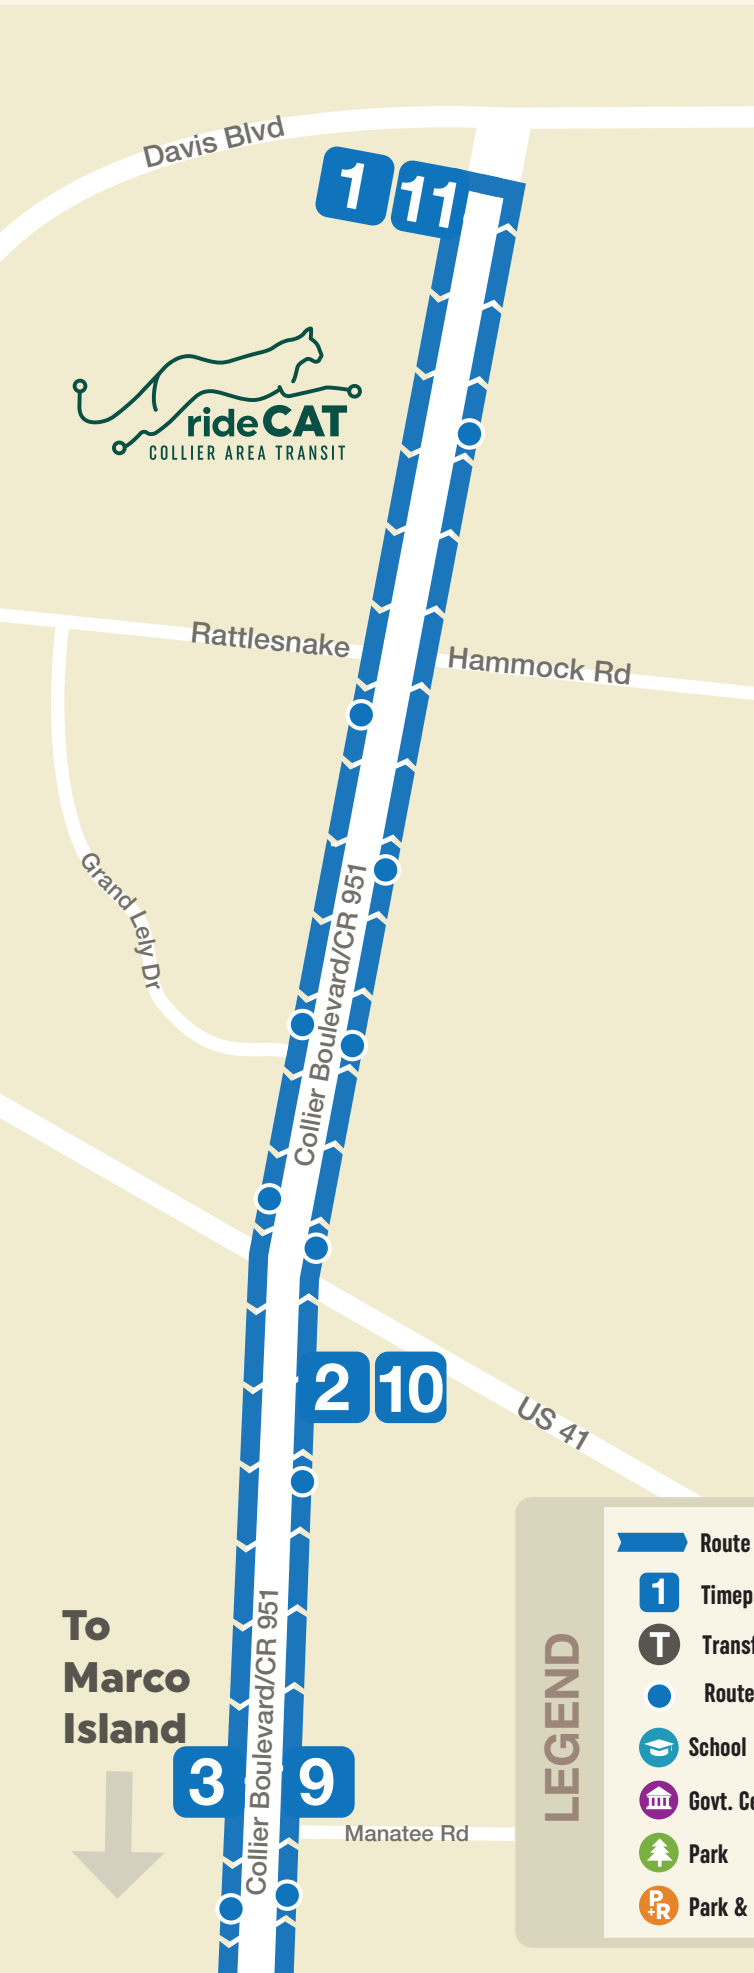

Route 21: Marco Island Circulator

21

ROUTE											
1	2	3	4	5	6	7	8	9	10	11	
Davis Sup Walmart	US 41 Sup Walmart	951 Manatee Rd	951 E Elkcarn	Marriott	951 Winterb Dr	Marriott	951 E Elkcarn	951 Manatee Rd	US 41 Sup Walmart	Davis Sup Walmart	
5:50 AM	6:04 AM	6:09 AM	6:19 AM	6:27 AM	6:35 AM	6:38 AM	6:46 AM	6:58 AM	7:02 AM	7:17 AM	
7:25 AM	7:42 AM	7:47 AM	7:57 AM	8:05 AM	8:13 AM	8:16 AM	8:24 AM	8:36 AM	8:40 AM	8:55 AM	
	3:00 PM	3:05 PM	3:15 PM	3:23 PM	3:31 PM	3:34 PM	3:42 PM	3:54 PM	3:58 PM		
										CAT OPS	
5:30 PM	5:44 PM	5:49 PM	5:59 PM	6:07 PM	6:15 PM	6:18 PM	6:26 PM	6:38 PM	6:42 PM	6:57 PM	7:02 PM

Sunday times are highlighted above. / Horario de domingos esta destacados arriba.