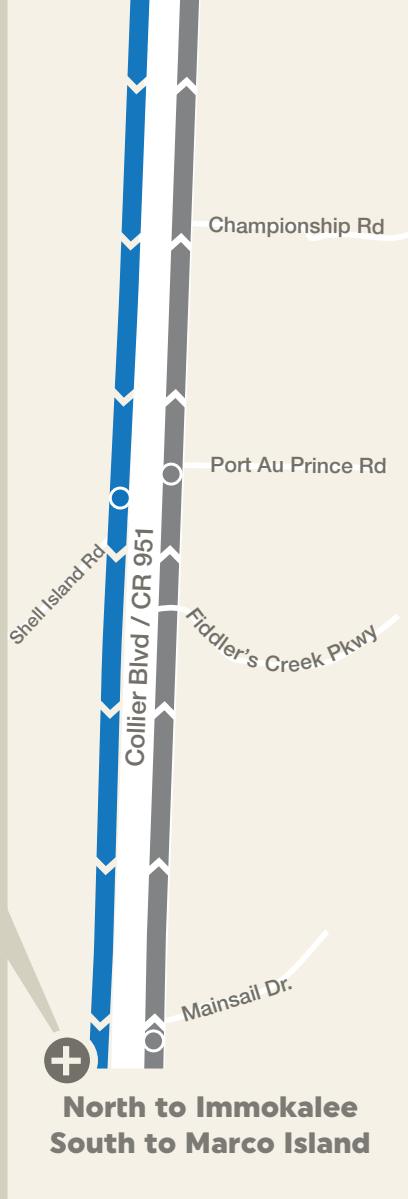

Route 121: Immokalee - Marco Island

121

OUTBOUND

1	2	3	4	5	6
N 19th St	E Eustis Ave	951	951	Marriott	951
Lake Trafford	S 1st St	Manatee Rd	E Elkham Circle		Winterberry
5:40 AM	5:53 AM	7:04 AM	7:12 AM	7:20 AM	7:27 AM

INBOUND

7	8	9	10	11	12
951	Marriott	951	951	Walmart	N 19th St
Winterberry		Bald Eagle Dr	Manatee Rd		Lake Trafford
4:58 PM	5:10 PM	5:18 PM	5:33 PM	5:38 PM	6:40 PM

Sunday times are highlighted above. / Horario de domingos esta destacados arriba.

LEGEND

- Outbound Route
- Inbound Route
- Timepoint
- Transfer Station
- Route Stop
- School
- Govt. Center
- Park
- Library

North to Immokalee
South to Marco Island