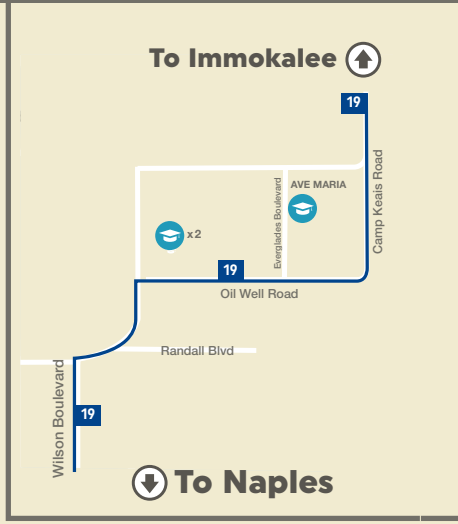

INBOUND

| 7 | 8 | 9 | 10 | 11 | 12 |
|-------------|----------|---------------|------------|---------|---------------|
| 951 | Marriott | 951 | 951 | Walmart | N 19th St |
| Winterberry | | Bald Eagle Dr | Manatee Rd | | Lake Trafford |
| 4:58 PM | 5:10 PM | 5:18 PM | 5:33 PM | 5:38 PM | 6:40 PM |

Sunday times are highlighted above. / Horario de domingos esta destacados arriba.

LEGEND

- Outbound Route
- Inbound Route
- Timepoint
- Transfer Station
- Route Stop
- School
- Govt. Center
- Park
- Library

North to Immokalee
South to Marco Island

ALL COLLIER AREA TRANSIT ROUTES

LEGEND/LEYENDA

- 11** Red Route/Ruta Roja | US 41 - Creekside
- 12** Gold Route/Ruta Oro | Airport - Creekside
- 13** Orange Route/Ruta Naranja | NCH - Coastland Mall
- 14** Teal Route/Ruta Verde Azulado | Bayshore - Coastland Mall
- 15** Purple Route/Ruta Morada | Golden Gate City
- 16** Gray Route/Ruta Gris | Golden Gate City
- 17** Green Route/Ruta Verde | Rattlesnake - FSW
- 19** Blue Route/Ruta Azul | Golden Gate Estates - Immokalee
- 20** Magenta Route/Ruta Magenta | Pine Ridge
- 21** Light Blue Route/Ruta Azul Claro | Marco Island Circulator
- 121** Silver Route/Ruta Plateada | Express Immokalee - Marco Island
- 22** Pink Route/Ruta Rosa | Immokalee Circulator
- 23** Burgundy Route/Ruta Marrón | Immokalee Circulator
- 24** Brown Route/Ruta Carmelita | US 41 East - Charlee Estates
- 25** Lime Green Route/Ruta Verde Limon | GG Parkway - US 41
- 27** Lavender Route/Ruta Lavanda | 951 - Immokalee Rd