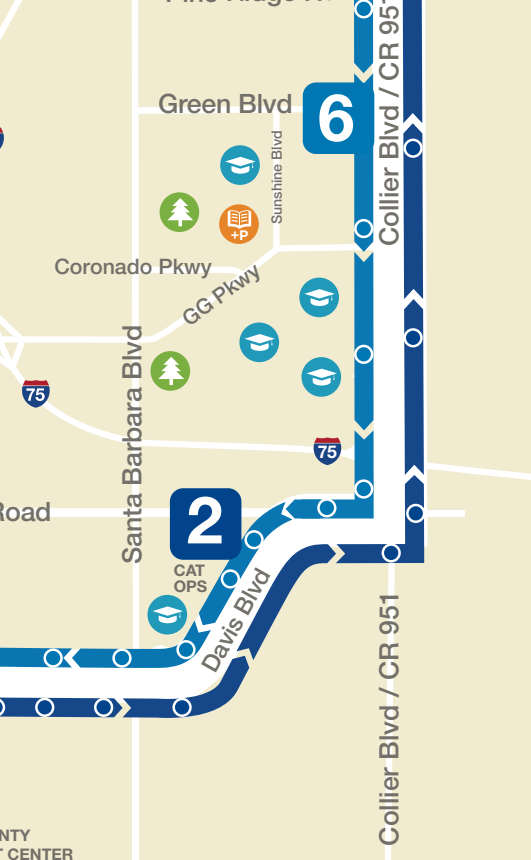

SKIP THE MAP. GET THE APP!

Download the FREE **Transit** app to get real-time updates, view route maps, and purchase bus passes.

LEGEND

| | |
|------------------|--------------|
| Outbound Route | School |
| Inbound Route | Govt. Center |
| Timepoint | Park |
| Transfer Station | Library |
| Route Stop | |

Route 19: Golden Gate Estates - Immokalee

OUTBOUND INBOUND

| 1 | 2 | 3 | 4 | 5 | 6 | 7 |
|--------------|-----------|------------------------|----------------------|------------------------|-------------------|--------------|
| Gov't Center | CAT OPS | Wilson Blvd GG Blvd | Health Department | Wilson Blvd GG Blvd | 951 Green Blvd | Gov't Center |
| | 3:30 AM | 3:48 AM | 4:38 AM | 5:18 AM | 5:33 AM | 6:06 AM |
| | 4:20 AM | 4:40 AM | 5:30 AM | 6:13 AM | 6:32 AM | 7:04 AM |
| | | | 5:25 AM* | | | 6:41 AM* |
| 7:15 AM | 7:33 AM | 8:01 AM | 8:56 AM | 9:41 AM | 9:54 AM | 10:17 AM |
| 10:30 AM | 10:48 AM | 11:10 AM | 12:00 PM | 12:42 PM | 12:55 PM | 1:18 PM |
| 11:00 AM | 11:18 AM | 11:42 AM | 12:22 PM | 1:04 PM | 1:17 PM | 1:43 PM |
| 1:30 PM | 1:48 PM | 2:16 PM | 3:06 PM | 3:48 PM | 4:02 PM | 4:28 PM |
| 1:55 PM | 2:13 PM | 2:41 PM | 3:31 PM | 4:13 PM | 4:32 PM | 4:55 PM |
| 4:40 PM | 5:05 PM | 5:35 PM | 6:30 PM | 7:15 PM | 7:34 PM | 8:04 PM |
| 5:15 PM | 5:40 PM | 6:05 PM | 7:00 PM | 7:45 PM | 7:59 PM | 8:22 PM |
| | 5:20 PM** | | 6:30 PM** | | | |
| 8:15 PM | 8:32 PM | 8:54 PM | 9:28 PM | 10:04 PM | 10:15 PM | 10:26 PM |
| | | | | | | CAT OPS |

Enlarged View

**SKIP THE MAP.
GET THE APP!**

Download the FREE **Transit** app to get real-time updates, view route maps, and purchase bus passes.

TIME POINTS

OUTBOUND

- 1 Collier County Government Center
- 2 CAT Operations Center
- 3 Wilson Blvd & Golden Gate Blvd
- 4 Health Department