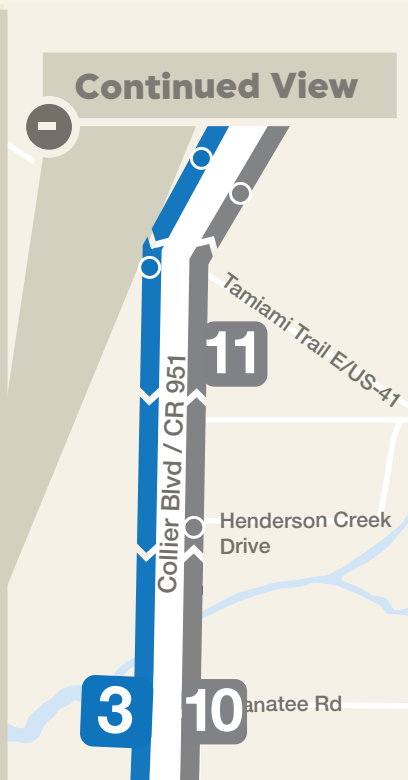

Route 121: Immokalee - Marco Island

121

OUTBOUND

1	2	3	4	5	6
N 19th St	E Eustis Ave	951	951	Marriott	951
Lake Trafford	S 1st St	Manatee Rd	E Elkham Circle		Winterberry
5:40 AM	5:53 AM	7:04 AM	7:12 AM	7:20 AM	7:27 AM

INBOUND

7	8	9	10	11	12
951	Marriott	951	951	Walmart	N 19th St
Winterberry		Bald Eagle Dr	Manatee Rd		Lake Trafford
4:58 PM	5:10 PM	5:18 PM	5:33 PM	5:38 PM	6:40 PM

Sunday times are highlighted above. / Horario de domingos esta destacados arriba.

LEGEND

- Outbound Route
- Inbound Route
- Timepoint
- Transfer Station
- Route Stop
- School
- Govt. Center
- Park
- Library

North to Immokalee
South to Marco Island