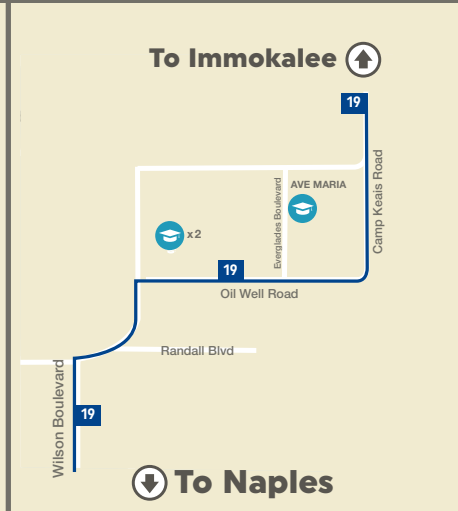

121

OUTBOUND

1	2	3	4	5	6
N 19th St	E Eustis Ave	951	951	Marriott	951
Lake Trafford	S 1st St	Manatee Rd	E Elkham Circle		Winterberry
5:40 AM	5:53 AM	7:04 AM	7:12 AM	7:20 AM	7:27 AM

INBOUND

7	8	9	10	11	12
951	Marriott	951	951	Walmart	N 19th St
Winterberry		Bald Eagle Dr	Manatee Rd		Lake Trafford
4:58 PM	5:10 PM	5:18 PM	5:33 PM	5:38 PM	6:40 PM

Sunday times are highlighted above. / Horario de domingos esta destacados arriba.

LEGEND

- Outbound Route
- Inbound Route
- Timepoint
- Transfer Station
- Route Stop
- School
- Govt. Center
- Park
- Library

North to Immokalee
South to Marco Island

ALL COLLIER AREA TRANSIT ROUTES

LEGEND/LEYENDA

- 11** Red Route/Ruta Roja | US 41 - Creekside
- 12** Gold Route/Ruta Oro | Airport - Creekside
- 13** Orange Route/Ruta Naranja | NCH - Coastland Mall
- 14** Teal Route/Ruta Verde Azulado | Bayshore - Coastland Mall
- 15** Purple Route/Ruta Morada | Golden Gate City
- 16** Gray Route/Ruta Gris | Golden Gate City
- 17** Green Route/Ruta Verde | Rattlesnake - FSW
- 19** Blue Route/Ruta Azul | Golden Gate Estates - Immokalee
- 20** Magenta Route/Ruta Magenta | Pine Ridge
- 21** Light Blue Route/Ruta Azul Claro | Marco Island Circulator
- 121** Silver Route/Ruta Plateada | Express Immokalee - Marco Island
- 22** Pink Route/Ruta Rosa | Immokalee Circulator
- 23** Burgundy Route/Ruta Marrón | Immokalee Circulator
- 24** Brown Route/Ruta Carmelita | US 41 East - Charlee Estates
- 25** Lime Green Route/Ruta Verde Limon | GG Parkway - US 41
- 27** Lavender Route/Ruta Lavanda | 951 - Immokalee Rd