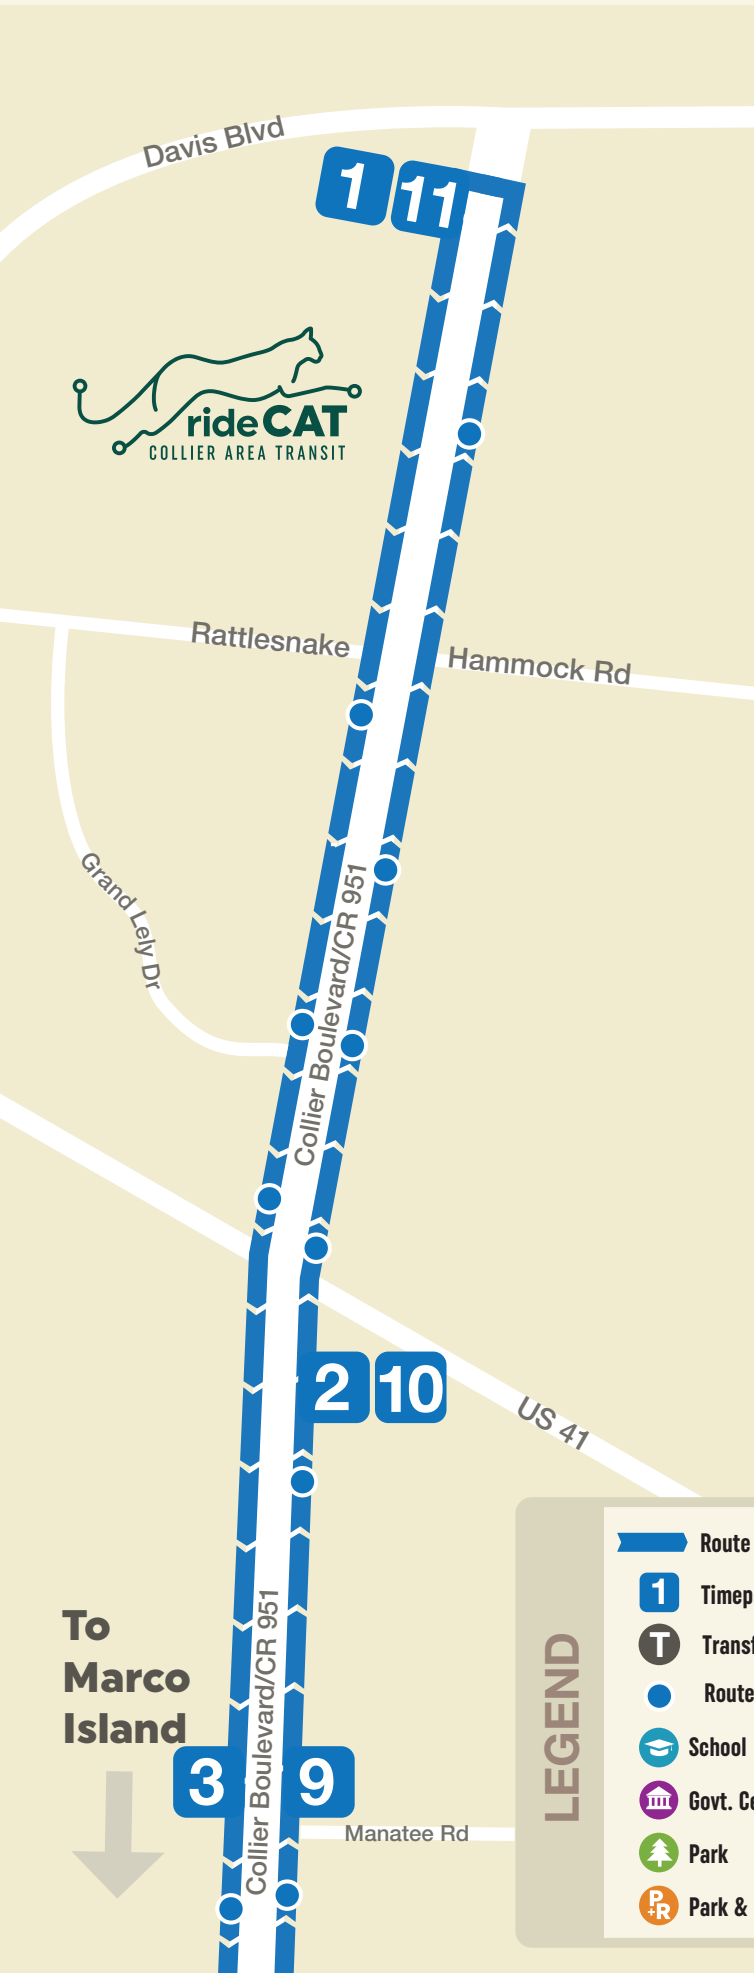

Route 21: Marco Island Circulator

21

ROUTE											
1	2	3	4	5	6	7	8	9	10	11	
Davis Sup Walmart	US 41 Sup Walmart	951 Manatee Rd	951 E Elkcarn	Marriott	951 Winterb Dr	Marriott	951 E Elkcarn	951 Manatee Rd	US 41 Sup Walmart	Davis Sup Walmart	
5:50 AM	6:04 AM	6:09 AM	6:19 AM	6:27 AM	6:35 AM	6:38 AM	6:46 AM	6:58 AM	7:02 AM	7:17 AM	
7:25 AM	7:42 AM	7:47 AM	7:57 AM	8:05 AM	8:13 AM	8:16 AM	8:24 AM	8:36 AM	8:40 AM	8:55 AM	
	3:00 PM	3:05 PM	3:15 PM	3:23 PM	3:31 PM	3:34 PM	3:42 PM	3:54 PM	3:58 PM		
CAT OPS											
5:30 PM	5:44 PM	5:49 PM	5:59 PM	6:07 PM	6:15 PM	6:18 PM	6:26 PM	6:38 PM	6:42 PM	6:57 PM	7:02 PM

Sunday times are highlighted above. / Horario de domingos esta destacados arriba.

SKIP THE MAP. GET THE APP!

Download the FREE **Transit app** to get real-time updates, view route maps, and purchase bus passes.

LEGEND

- Route
- 1 Timepoint
- T Transfer Station
- Route Stop
- 🎓 School
- 🏛️ Govt. Center
- 🌲 Park
- P+R Park & Ride

TIME POINTS

1 Davis Super Walmart	7 Marriott Hotel
2 US 41 Super Walmart	8 951 & East Elkcarn
3 951 & Manatee Rd	9 951 & Manatee Rd
4 951 & East Elkcarn	10 US 41 Super Walmart
5 Marriott Hotel	11 Davis Super Walmart
6 951 & Winterberry Dr	

To Marco Island

To Naples