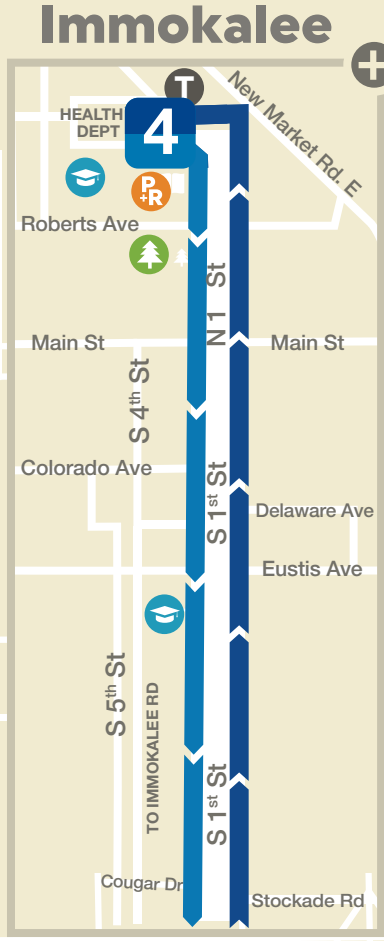

Route 19: Golden Gate Estates - Immokalee

19

OUTBOUND INBOUND

1	2	3	4	5	6	7
Gov't Center	CAT OPS	Wilson Blvd Gg Blvd	Health Department	Wilson Blvd Gg Blvd	951 Green Blvd	Gov't Center
	3:35 AM	3:52 AM	4:37 AM	5:15 AM	5:30 AM	6:03 AM
	4:20 AM	4:40 AM	5:30 AM	6:10 AM	6:26 AM	6:58 AM
			5:30 AM*			6:41 AM*
7:10 AM	7:27 AM	7:53 AM	8:43 AM	9:23 AM	9:36 AM	9:59 AM
10:10 AM	10:28 AM	10:52 AM	11:39 AM	12:19 PM	12:33 PM	12:56 PM
11:00 AM	11:18 AM	11:42 AM	12:25 PM	1:05 PM	1:19 PM	1:45 PM
1:10 PM	1:28 PM	1:52 PM	2:35 PM	3:11 PM	3:25 PM	3:51 PM
2:00 PM	2:18 PM	2:42 PM	3:32 PM	4:12 PM	4:26 PM	4:49 PM
4:00 PM	4:25 PM	4:53 PM	5:47 PM	6:29 PM	6:47 PM	7:17 PM
5:05 PM	5:26 PM	5:51 PM	6:36 PM	7:12 PM	7:25 PM	7:48 PM
	5:20 PM**		6:30 PM**		7:25 PM	7:48 PM
7:30 PM	7:48 PM	8:12 PM	8:47 PM	9:23 PM	9:36 PM	9:59 PM

Sunday times are highlighted above. / Horario de domingos esta destacados arriba.
*Express - These routes have limited stops service. Check Transit App for limited stop locations.
**Express - This loop is only available weekdays.

Enlarged View

SKIP THE MAP. GET THE APP!

Download the FREE **Transit** app to get real-time updates, view route maps, and purchase bus passes.

OUTBOUND

- 1 Collier County Government Center
- 2 CAT Operations Center
- 3 Wilson Blvd & Golden Gate Blvd
- 4 Health Department

INBOUND

- 5 Wilson Blvd & Golden Gate Blvd
- 6 951 & Green Blvd
- 7 Collier County Government Center

TIME POINTS

LEGEND

- Outbound Route
- Inbound Route
- Timepoint
- Transfer Station
- Route Stop
- School
- Govt. Center
- Park
- Park & Ride