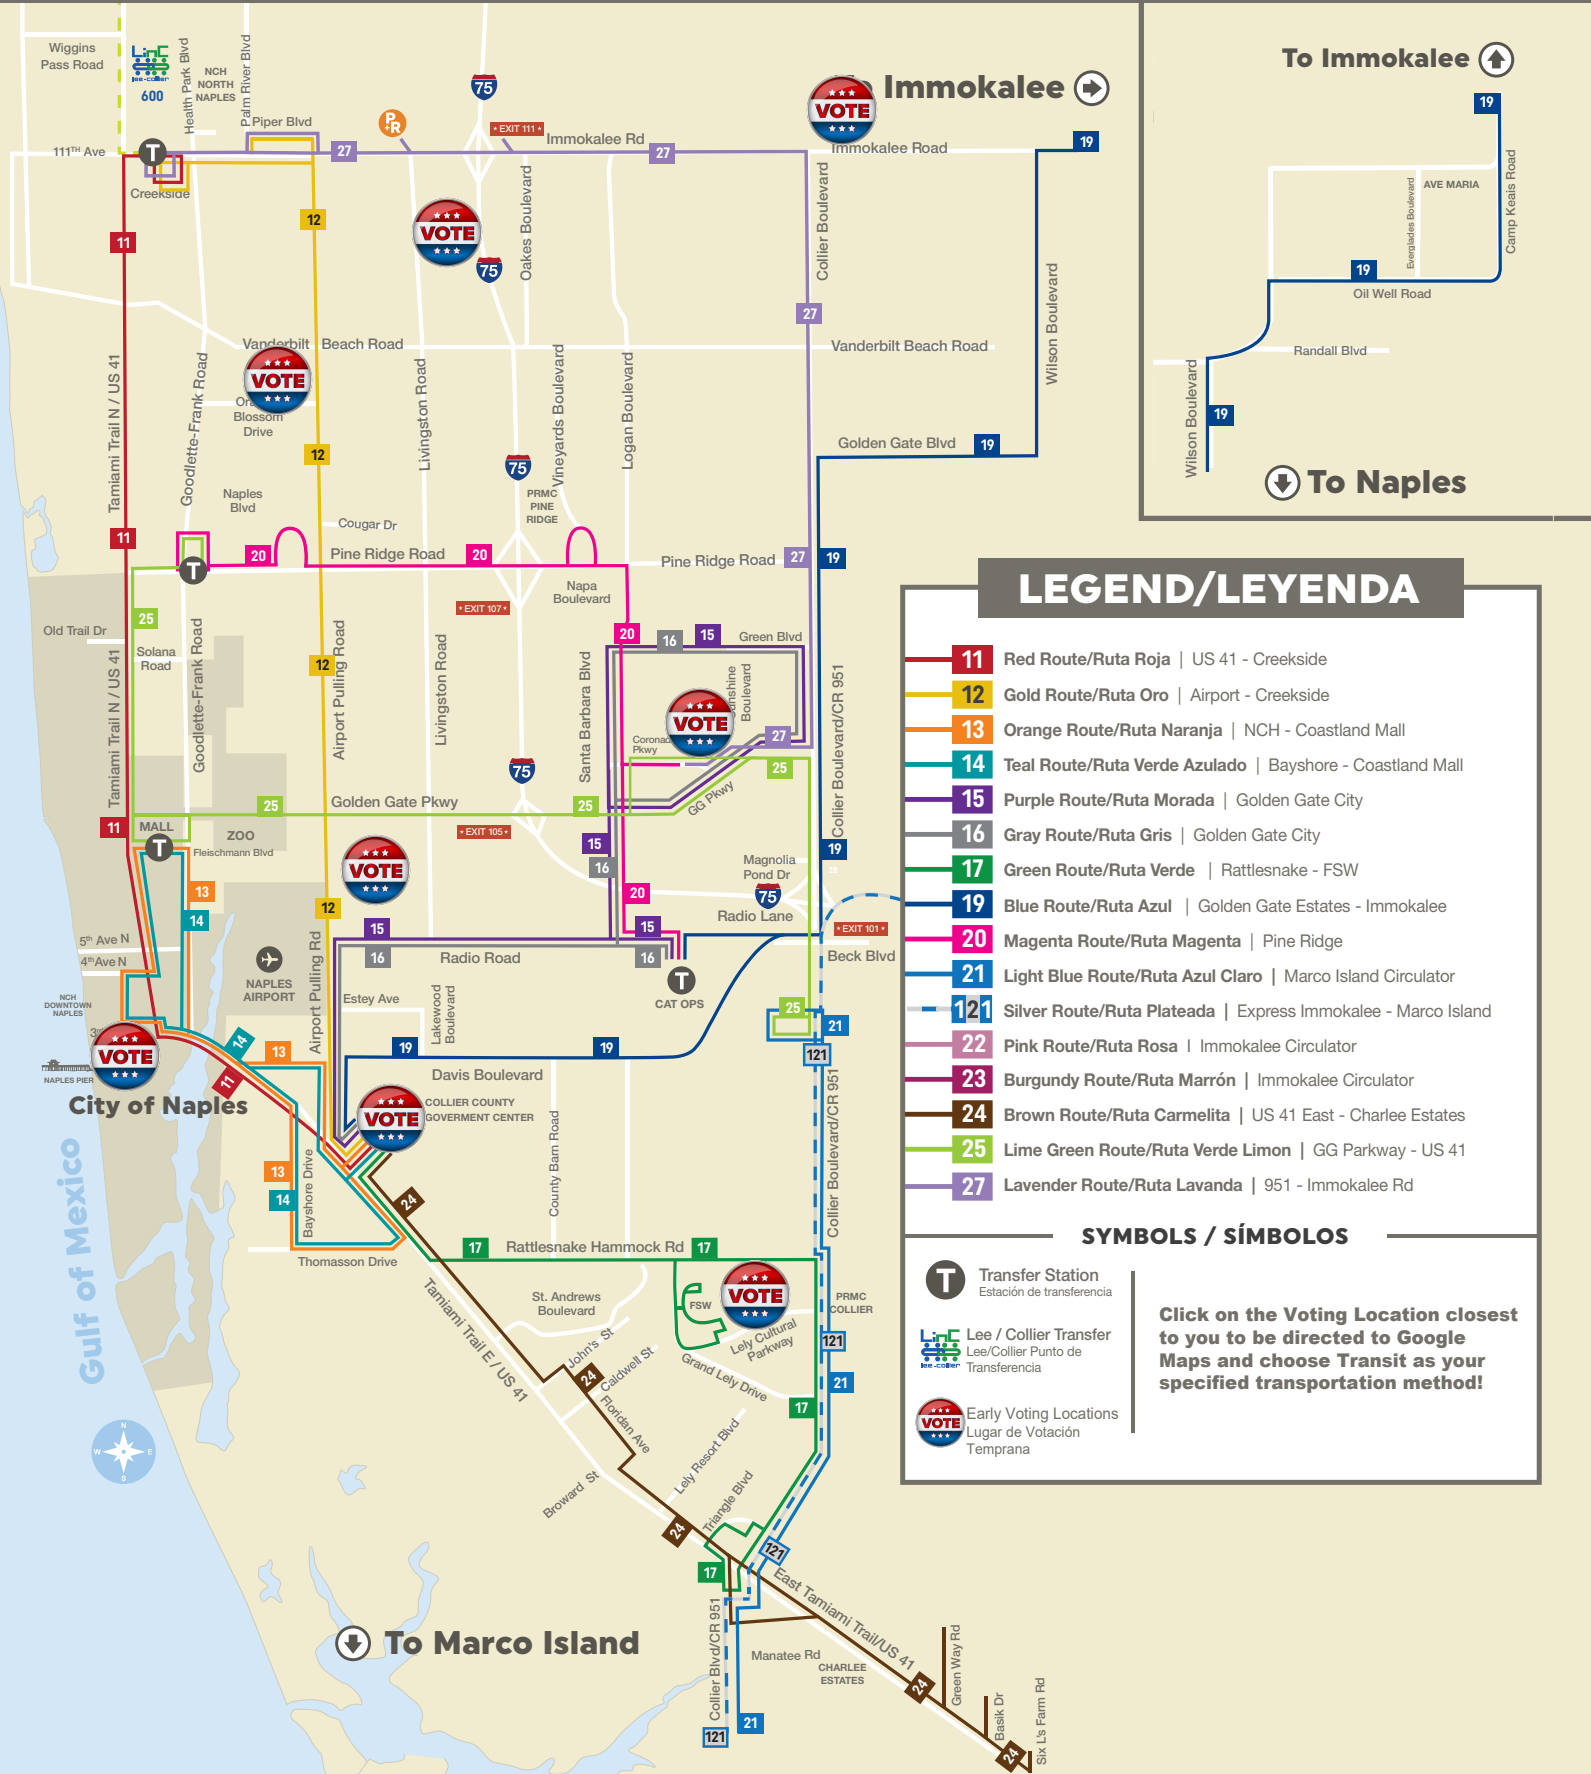

ALL COLLIER AREA TRANSIT ROUTES

LEGEND/LEYENDA

- 11** Red Route/Ruta Roja | US 41 - Creekside
- 12** Gold Route/Ruta Oro | Airport - Creekside
- 13** Orange Route/Ruta Naranja | NCH - Coastland Mall
- 14** Teal Route/Ruta Verde Azulado | Bayshore - Coastland Mall
- 15** Purple Route/Ruta Morada | Golden Gate City
- 16** Gray Route/Ruta Gris | Golden Gate City
- 17** Green Route/Ruta Verde | Rattlesnake - FSW
- 19** Blue Route/Ruta Azul | Golden Gate Estates - Immokalee
- 20** Magenta Route/Ruta Magenta | Pine Ridge
- 21** Light Blue Route/Ruta Azul Claro | Marco Island Circulator
- 121** Silver Route/Ruta Plateada | Express Immokalee - Marco Island
- 22** Pink Route/Ruta Rosa | Immokalee Circulator
- 23** Burgundy Route/Ruta Marrón | Immokalee Circulator
- 24** Brown Route/Ruta Carmelita | US 41 East - Charlee Estates
- 25** Lime Green Route/Ruta Verde Limon | GG Parkway - US 41
- 27** Lavender Route/Ruta Lavanda | 951 - Immokalee Rd

SYMBOLS / SÍMBOLOS

- T** Transfer Station
Estación de transferencia
- Lee / Collier Transfer
Lee/Collier Punto de Transferencia
- Early Voting Locations
Lugar de Votación Temprana

Click on the Voting Location closest to you to be directed to Google Maps and choose Transit as your specified transportation method!