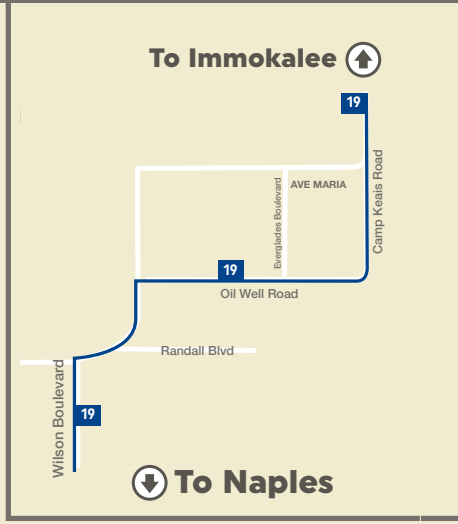

ALL COLLIER AREA TRANSIT ROUTES

LEGEND/LEYENDA

- 11** Red Route/Ruta Roja | US 41 - Creekside
- 12** Gold Route/Ruta Oro | Airport - Creekside
- 13** Orange Route/Ruta Naranja | NCH - Coastland Mall
- 14** Teal Route/Ruta Verde Azulado | Bayshore - Coastland Mall
- 15** Purple Route/Ruta Morada | Golden Gate City
- 16** Gray Route/Ruta Gris | Golden Gate City
- 17** Green Route/Ruta Verde | Rattlesnake - FSW
- 19** Blue Route/Ruta Azul | Golden Gate Estates - Immokalee
- 20** Magenta Route/Ruta Magenta | Pine Ridge
- 21** Light Blue Route/Ruta Azul Claro | Marco Island Circulator
- 121** Silver Route/Ruta Plateada | Express Immokalee - Marco Island
- 22** Pink Route/Ruta Rosa | Immokalee Circulator
- 23** Burgundy Route/Ruta Marrón | Immokalee Circulator
- 24** Brown Route/Ruta Carmelita | US 41 East - Charlee Estates
- 25** Lime Green Route/Ruta Verde Limon | GG Parkway - US 41
- 27** Lavender Route/Ruta Lavanda | 951 - Immokalee Rd

SYMBOLS / SÍMBOLOS

- T** Transfer Station
Estación de transferencia
- Lee / Collier Transfer
Lee/Collier Punto de Transferencia
- Early Voting Locations
Lugar de Votación Temprana

Click on the Voting Location closest to you to be directed to Google Maps and choose Transit as your specified transportation method!